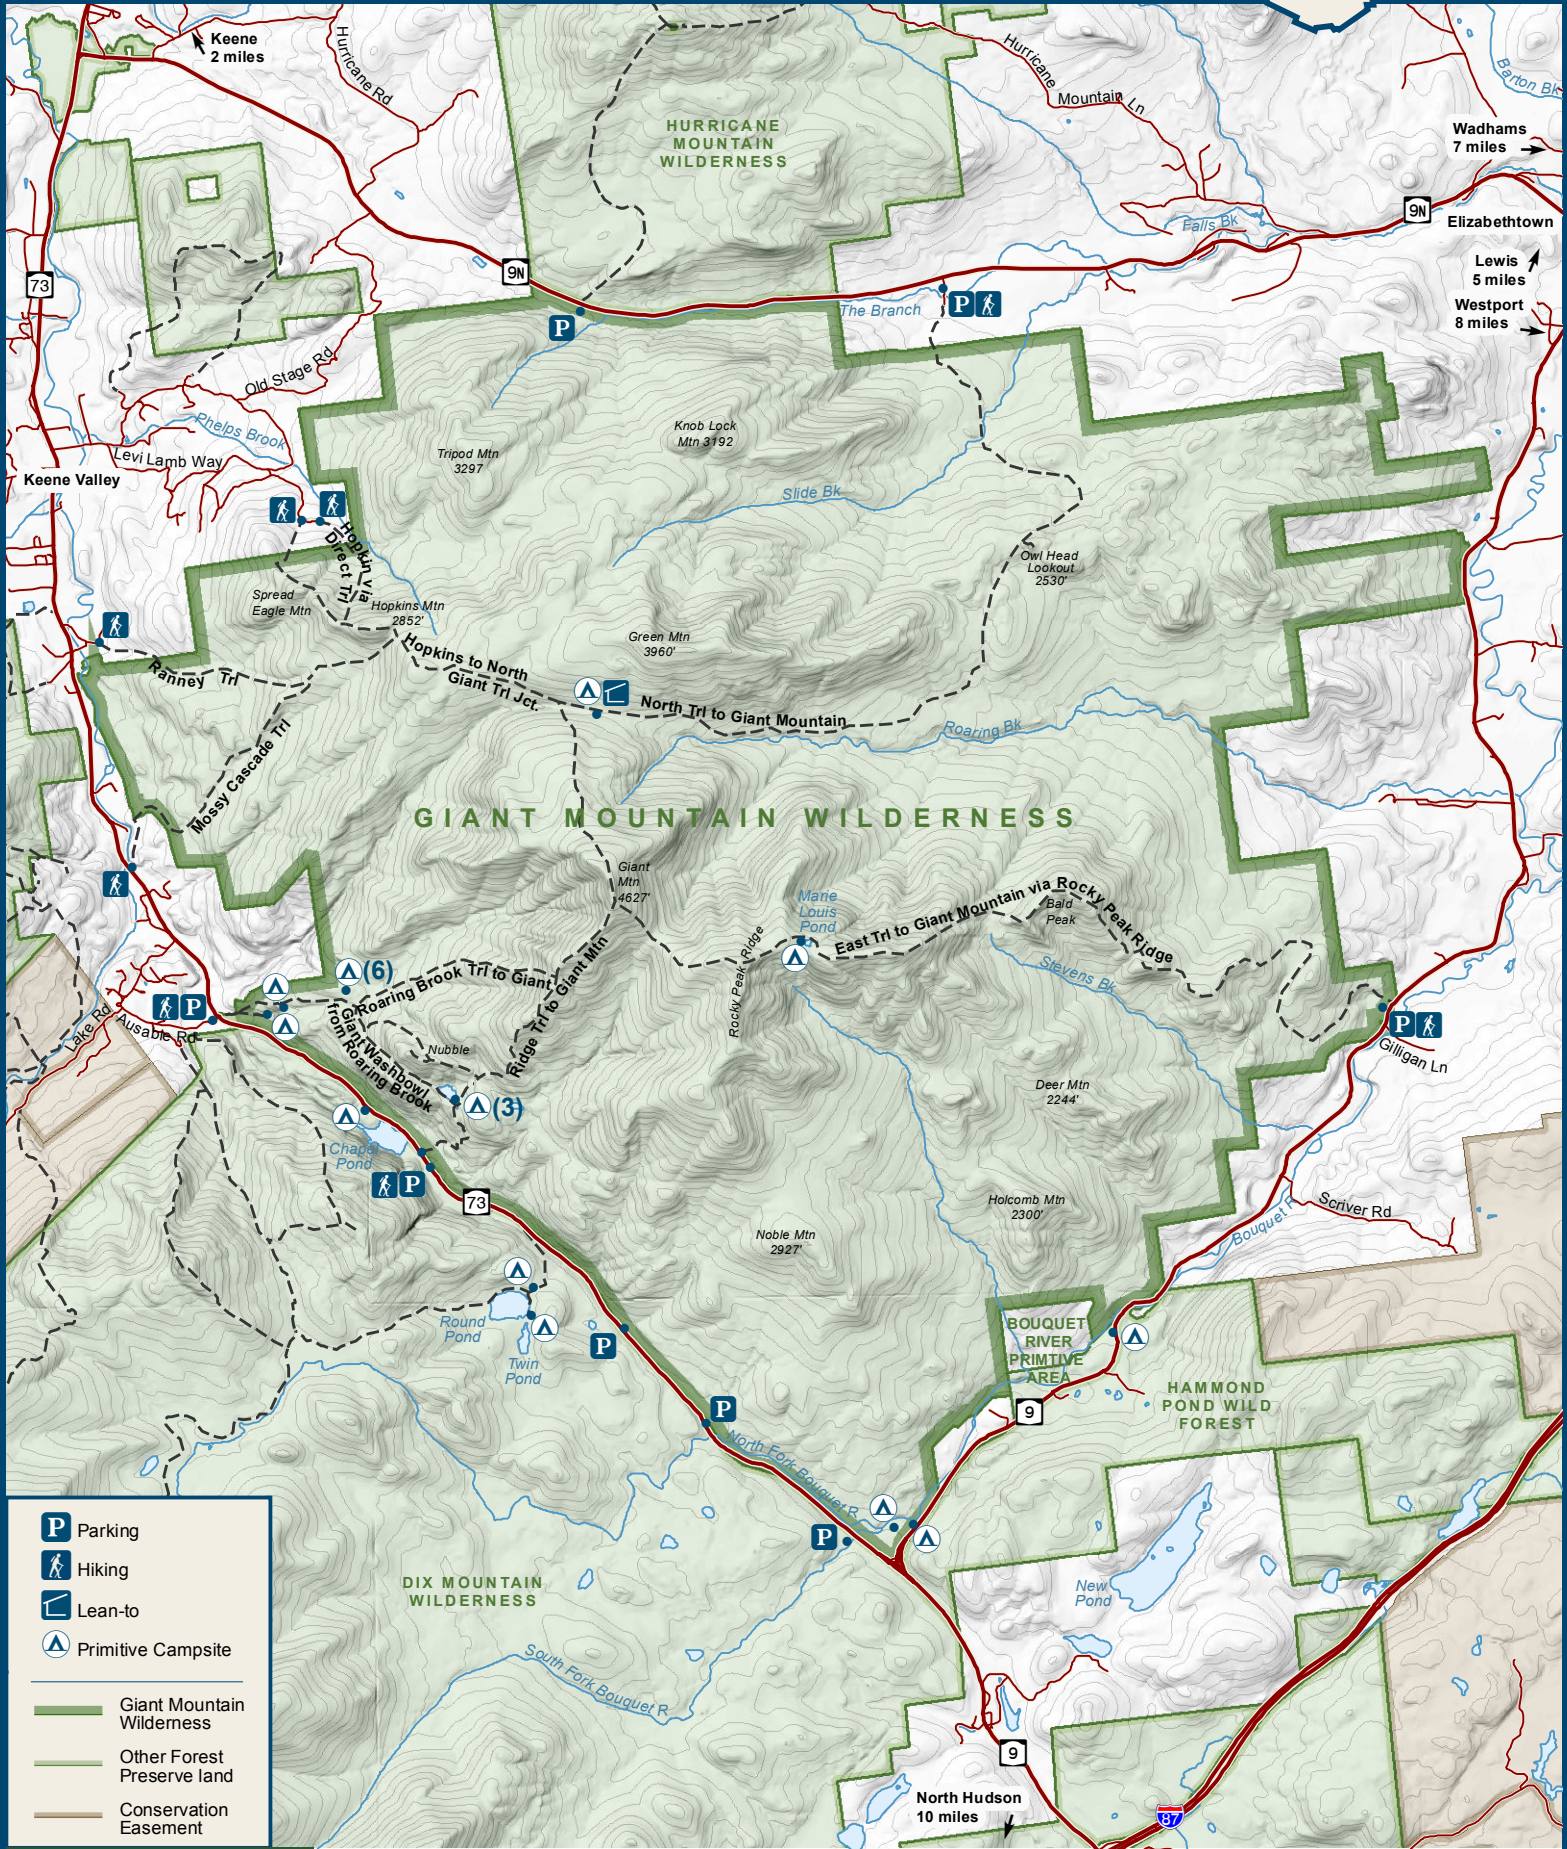

New York's Forest Preserve Giant Mountain Wilderness

	Parking
	Hiking
	Lean-to
	Primitive Campsite
	Giant Mountain Wilderness
	Other Forest Preserve land
	Conservation Easement