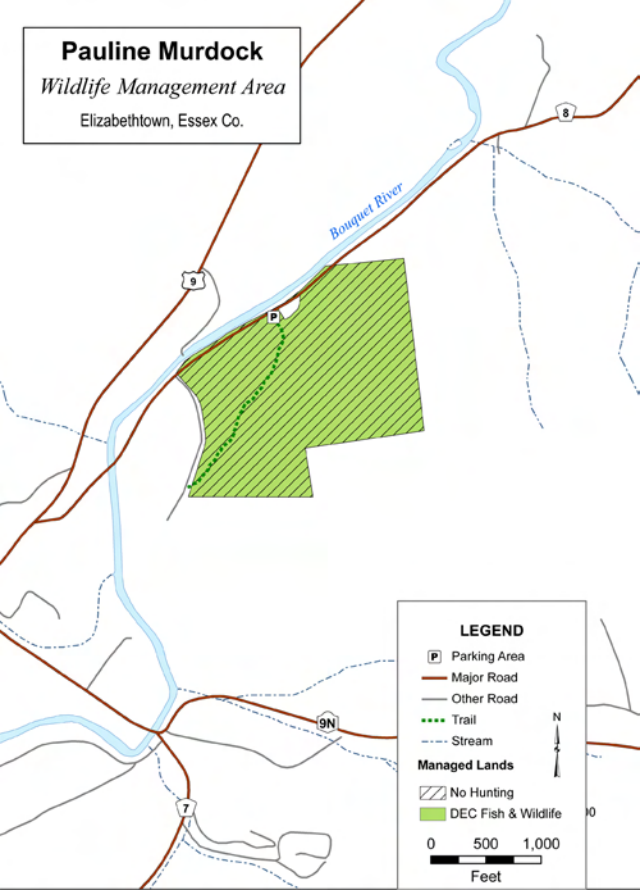

# Pauline Murdock

*Wildlife Management Area*

Elizabethtown, Essex Co.

## LEGEND

- P** Parking Area
- Major Road
- Other Road
- ... Trail
- - - Stream

### Managed Lands

- No Hunting
- DEC Fish & Wildlife

0 500 1,000  
Feet